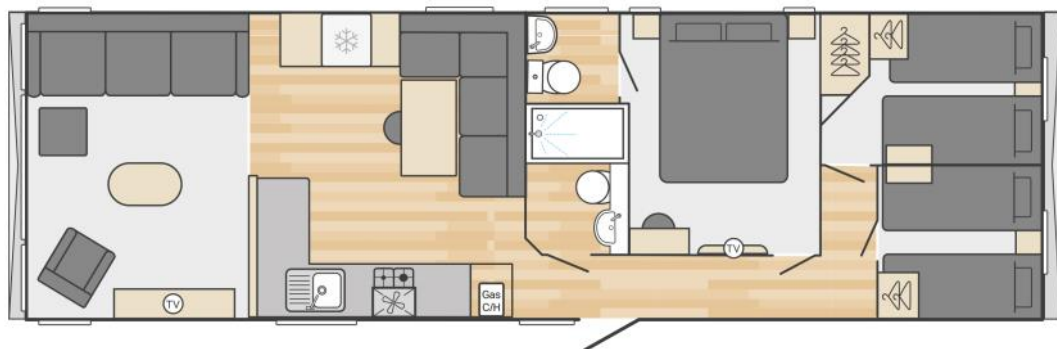

2022 Moselle Scandi

SWIFT

Available at

LC

**LLOYDS CARAVAN
& LODGE SALES**

Lloyds Caravan & Lodge Sales,
Towyn Road, Towyn,
Conwy, LL22 9NW

01745 832 050

www.lloydscaravans.co.uk