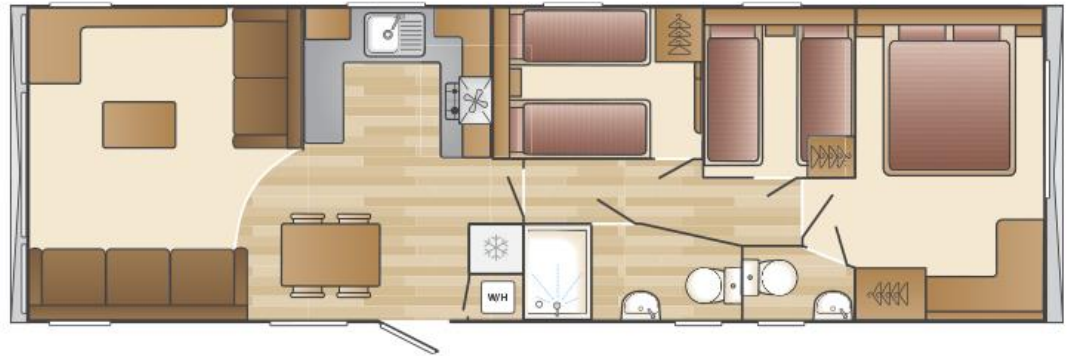

2023 Margeaux

SWIFT

Available at

**Parc Caravanau Hendre
Hendre Caravan Park**

Hendre Caravan Park,
Efailnewydd, Pwllheli, LL53 8TN

01758 7198 83

www.hendrecaravanpark.co.uk