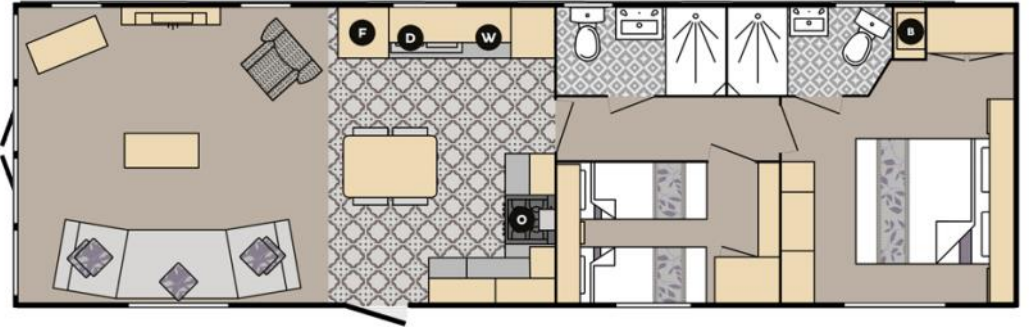

Available at

LC

**LLOYDS CARAVAN
& LODGE SALES**

Lloyds Caravan & Lodge Sales,
Towyn Road, Towyn,
Conwy, LL22 9NW

01745 832 050

www.lloydscaravans.co.uk