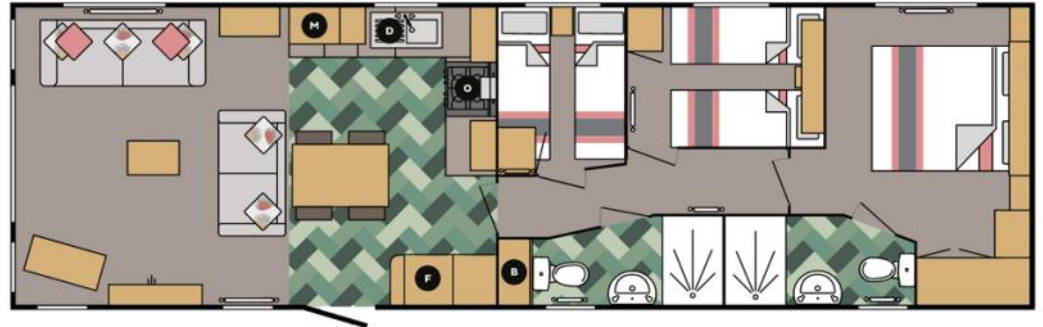

2023 Silverdale

40ft x 12ft - 3 bed

£

Inc Vat Ex delivery

Specification includes:

- Double Glazing
- Central Heating
- Ultra Warm Pack
- Fully Galvanised Chassis
- Extractor Fan to En-Suite
- Integrated Microwave
- Aerial Socket and Booster
- Air Divan
- Extractor fan to the bathroom,
- Front Doors
- Dishwasher

The beautifully designed Silverdale features two deep sofas and a traditional mantelpiece above a log-effect fire and freestanding TV unit.

The open plan living area gives the perfect space for entertaining and spending quality time with the family.

The grey colour scheme in the central dining table features grey legs and the leather-effect chairs brings the whole colour scheme together.

Features Include;

- Aluminium Cladding
- Painted Chassis with Pre-Galvanised Legs
- Reversible Tow Bar Facility
- Exterior Light
- External Pipe Lagging
- 25mm Fibreglass Wall Insulation
- Vaulted Ceiling Throughout
- Net Curtains/Voile on Selected Windows
- Carpet Underlay
- Media Hub; USB Charging Sockets in Lounge & Bedrooms
- Lounge Scatter Cushions
- Coffee Table
- Externally Vented Cooker Extractor Hood
- Gas Oven & Grill (Two Door) and Four Burner Hob
- Integrated Fridge/Freezer
- Dividing Door to Hallway
- Family Bathroom with Shower