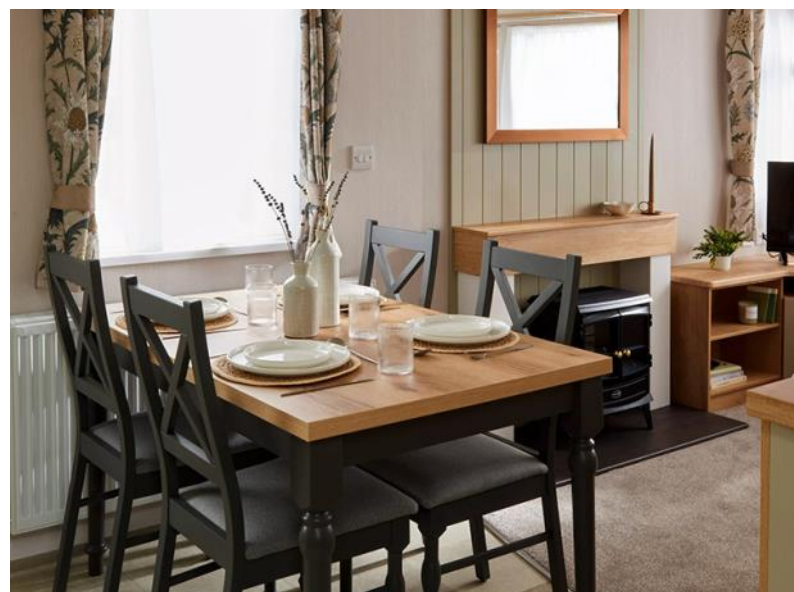

2024 Provence

SWIFT

35ft x 12ft - 2 bed

£

Inc Vat Ex delivery

Specification includes:

Double Glazing
Central Heating