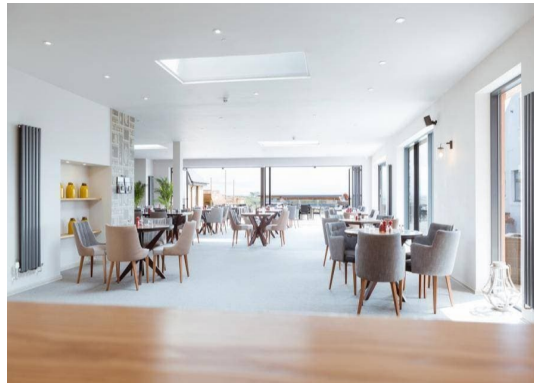

CALL LLOYDS CARAVAN & LODGE SALES TO ARRANGE AN APPOINTMENT TO VIEW THIS PARK ON 01745 832 050

Park Description

Silver Bay Holiday Park, Rhoscolyn, is a five-star Holiday Park, with award-winning facilities and breathtaking views situated on the Isle of Anglesey in North Wales, near Rhoscolyn. Silver Bay takes pride in offering families a unique and beautiful holiday experience, welcoming them with open arms to enjoy all the North Wales has to offer, whether, after a fun, entertainment-filled holiday or a more relaxed and tranquil break, you'll find it all at Silver Bay.

At Silver Bay, you'll find relaxation easy to come by thanks to the leisure and spa facilities on site. There is something for everyone, whether you fancy indulging yourself with some spa treatments or getting some exercise in the onsite gym or in-door heated pool. Regular classes are held at the gym, whether you want to try yoga, circuit training, spinning, or dance, there is something for everyone. With caravan licences lasting up to 15 years, their stunning holiday homes offer true comfort, style, and affordability – nestled amongst some of the best natural scenery in Anglesey, North Wales.