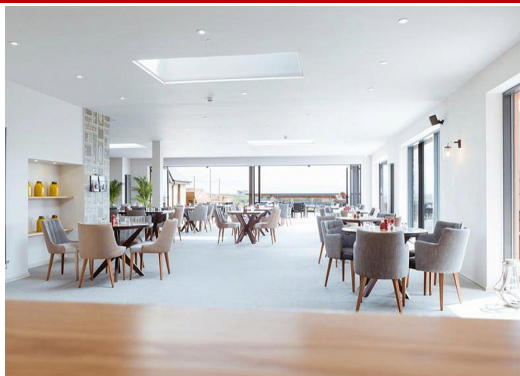

CALL LLOYDS CARAVAN & LODGE SALES TO ARRANGE AN APPOINTMENT TO VIEW THIS PARK ON 01745 832 050

Park Description

Silver Bay Holiday Park, Rhoscolyn, is a five-star Holiday Park, with award-winning facilities and breathtaking views situated on the Isle of Anglesey in North Wales, near Rhoscolyn.

Silver Bay takes pride in offering families a unique and beautiful holiday experience, welcoming them with open arms to enjoy all the North Wales has to offer, whether, after a fun, entertainment-filled holiday or a more relaxed and tranquil break, you'll find it all at Silver Bay. The park is located in a quiet corner of Anglesey, surrounded by miles of idyllic countryside, with magnificent views toward Snowdonia.

Type of park

Pets Allowed true
Direct Access to Beach true
In the Countryside true
Family Friendly true
Parks Star Rated 5 star

Facilities / Locally

Lively with entertainment false
Quiet true
Close to Amenities true
Close to Beaches Private access to beach,

Distance to Amenities On site so very close.
Disabled Facilities
Play Area
Bar/Club/Pub
Shop
Take Away
Swimming Pool
Other Electric charging points on site.

WIFI
Launderette
Tennis Court
Fishing Allowed in the sea.
Restaurant
Kids Club
Boat Parking/Launching

Park Information

Contact Name: Jamie Hughes
Phone Number 01407 860860
Season Length: 11 months **Times:** 1st Feb - Mid January

Park Email chris@silverbay.co.uk
Siting and Connecting Included
Gas Bottled Electric: metered **Water** Fixed

CALL LLOYDS CARAVAN & LODGE SALES TO ARRANGE AN APPOINTMENT TO VIEW THIS PARK ON 01745 832 050